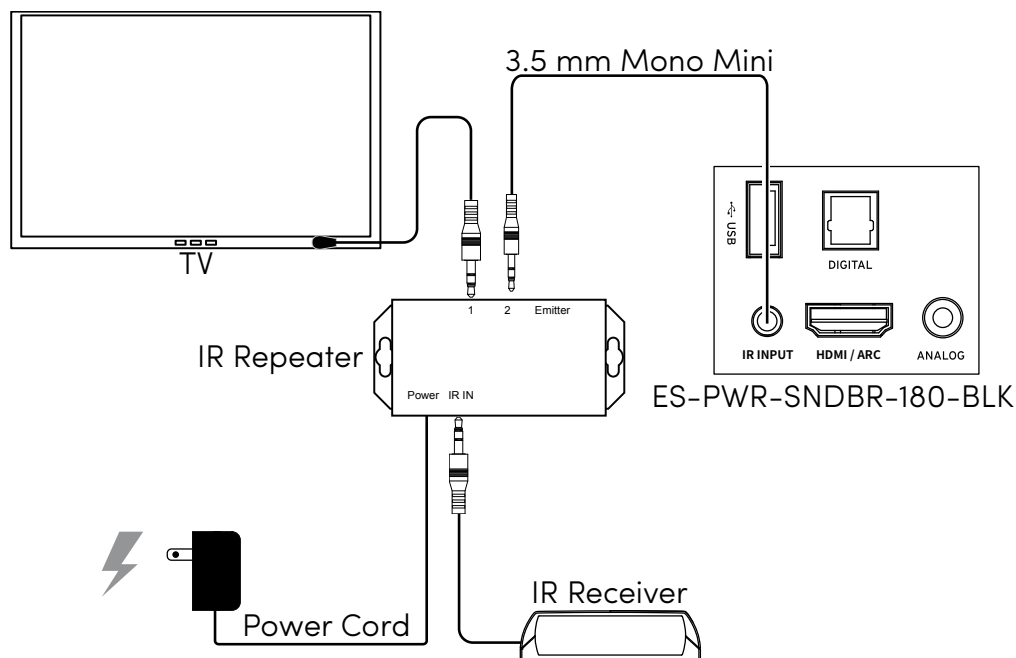

Overview

This protocol provides the information required to control an ES-PWR-SNDBR-180-BLK via IR through a connected IR receiver or automation system. Follow the instructions carefully to ensure that IR functions at the highest level and does not cause damage to the soundbar or other components.

IR Applications

In-Room IR Receiver with IR Remote and IR Repeater

To control the soundbar with an in-room IR remote (commands transmit directly from the remote):

1. Connect an IR receiver via IR repeater. Position the receiver so that commands are received reliably.
2. Connect the IR repeater to the **IR In** port on the soundbar with a 3.5 mm mono mini cable.
3. Control additional equipment by attaching an IR flasher to the **IR Out** port of the repeater.

Programmed Automation Controller

To control the soundbar with a control system:

1. Connect an IR receiver to the control system. Position the receiver so that commands are received reliably.
2. Connect a 3.5 mm mono mini cable from the flasher output of the controller to the **IR In** port on the soundbar.
3. Program the control system using the IR control protocol.