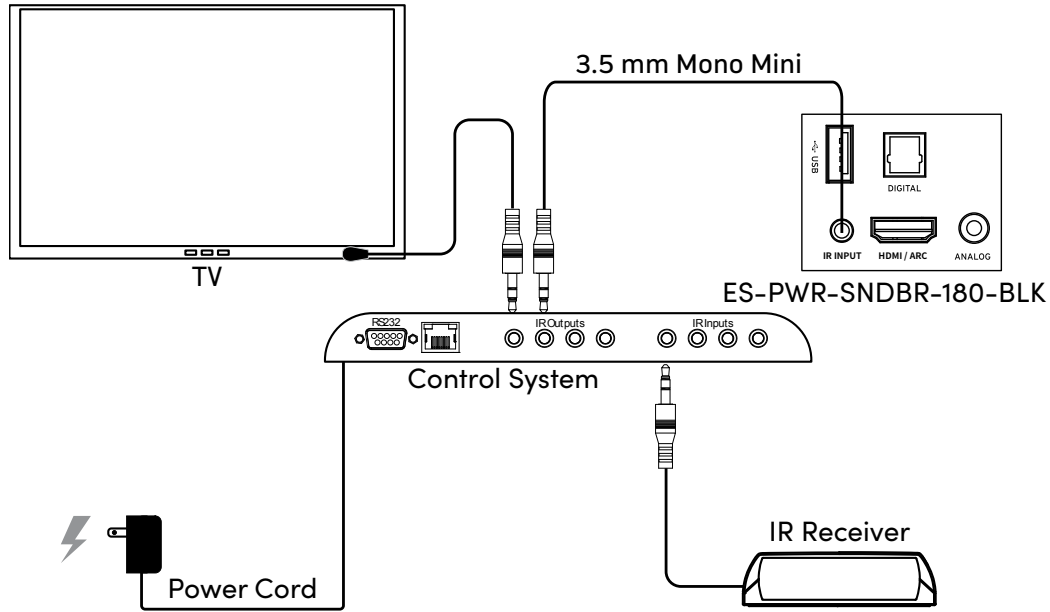

Overview

This protocol provides the information required to control an ES-PWR-SNDBR-180-BLK via IR through a connected IR receiver or automation system. Follow the instructions carefully to ensure that IR functions at the highest level and does not cause damage to the soundbar or other components.

IR Applications

In-Room IR Receiver with IR Remote and IR Repeater

To control the soundbar with an in-room IR remote (commands transmit directly from the remote):

1. Connect an IR receiver via IR repeater. Position the receiver so that commands are received reliably.
2. Connect the IR repeater to the **IR In** port on the soundbar with a 3.5 mm mono mini cable.
3. Control additional equipment by attaching an IR flasher to the **IR Out** port of the repeater.

Programmed Automation Controller

To control the soundbar with a control system:

1. Connect an IR receiver to the control system. Position the receiver so that commands are received reliably.
2. Connect a 3.5 mm mono mini cable from the flasher output of the controller to the **IR In** port on the soundbar.
3. Program the control system using the IR control protocol.