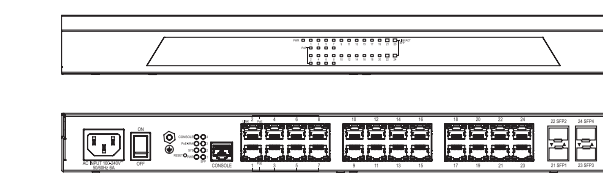

SX-24P8
24-Port Managed Switch with 8 PoE or Up to 4 PoE+
435 × 310 × 44 mm
(17.13 × 12.21 × 1.75")