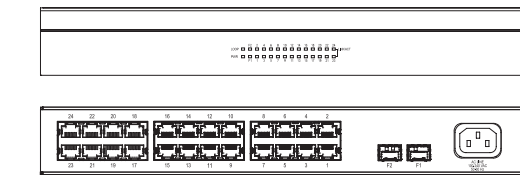

SE-26
26-Port Unmanaged Switch with 2 Fiber
322 × 185 × 44 mm
(12.68 × 7.30 × 1.73")