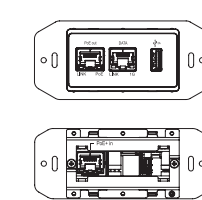

SE-USB1-EP
3-Port Unmanaged Switch with USB, 1 PoE+ Powered, 1 PoE Out, 1 Data Out
108 × 48 × 61 mm
(4.25 × 1.9 × 2.4")