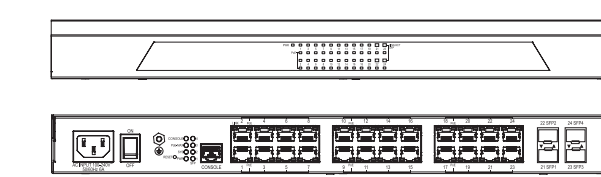

SX-24P
24-Port Managed Switch with 24 PoE or Up to 12 PoE+
435 × 310 × 44 mm
(17.13 × 12.21 × 1.75")