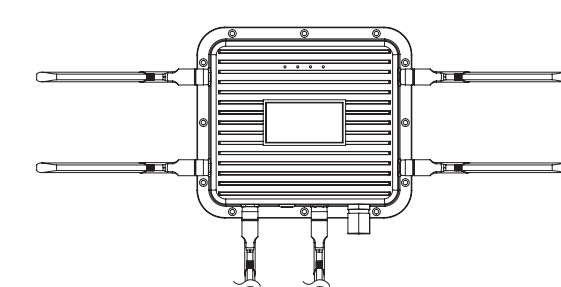

OUTDOOR

WX-1-O
802.11ac 3x3 Access Point, Plenum Rated, Outdoor
269 × 239 × 83 mm
(10.59 × 9.41 × 3.26")