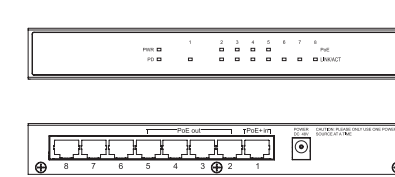

SE-8P2-EPA
8-Port Unmanaged Switch, PoE+ or AC Powered, 4 PoE Out
142 × 90 × 22 mm
(7.59 × 3.30 × 1.02")