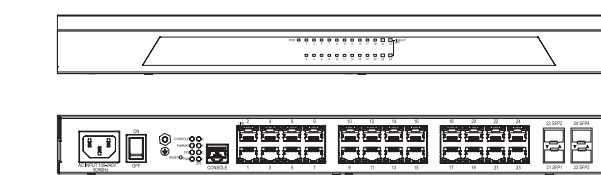

SX-24
24-Port Managed Switch
435 × 310 × 44 mm
(17.13 × 12.21 × 1.75")