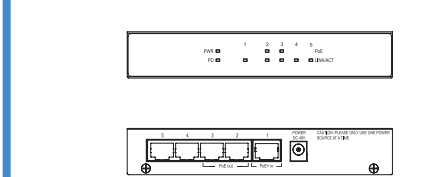

SE-5P2-EPA
5-Port Unmanaged Switch, PoE+ or AC Powered, 2 PoE Out
108 × 48 × 61 mm
(5.86 × 3.30 × 1.02")