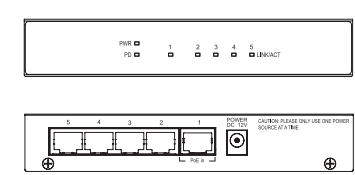

SWITCHES

UNMANAGED

SE-5-EP
5-Port Unmanaged Switch, PoE Powered
149 × 84 × 26 mm
(5.86 × 3.30 × 1.02")