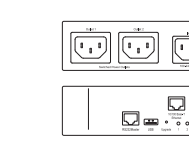

P2E
2-Outlet Intelligent Power Distribution Unit, International
152 × 137 × 64 mm
(6.00 × 5.40 × 2.50")