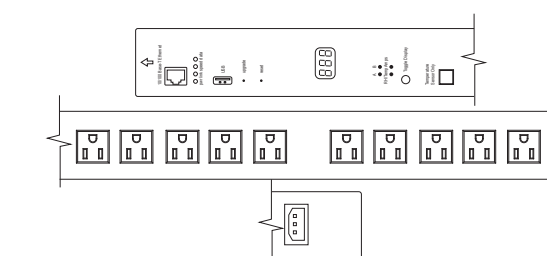

P20
20-Outlet Intelligent Power Distribution Unit
295 × 225 × 47 mm
(11.62 × 8.87 × 1.85")