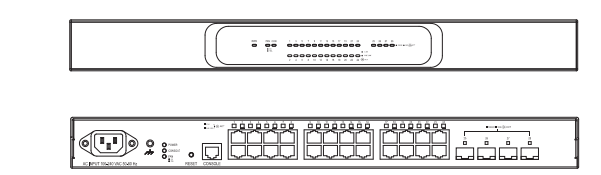

LAYER 3

S3L-24P
24-Port Layer 3 Lite Managed Switch with 24 PoE or Up to 12 PoE+, 4 SFP+
440 × 210 × 44 mm
(17.32 × 8.27 × 1.73")

Switch Accessories