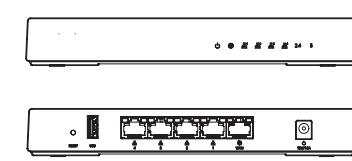

ROUTERS

WIRELESS

WIRELESS

WR-1
Wireless Router
150 × 199 × 28 mm
(5.89 × 7.85 × 1.12")