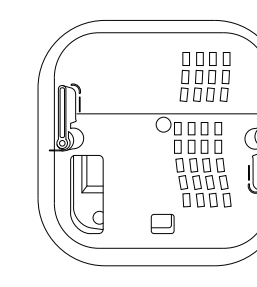

ICBKT-WA-2200
WA-2200 In-Ceiling Mounting Bracket
8.72 × 8.72 × 3.44" (222 × 221 × 87.4 mm)