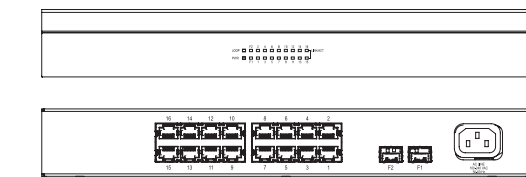

SE-18
16-Port Unmanaged Switch
322 × 185 × 44 mm
(12.68 × 7.30 × 1.73")