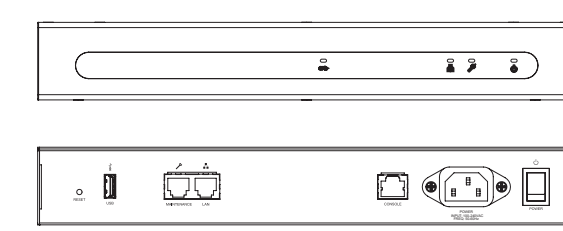

WIRELESS CONTROLLER

NK1-CP1
Wireless Controller for up to 15 Access Points
305 × 191 × 45 mm
(12.00 × 7.50 × 1.75")