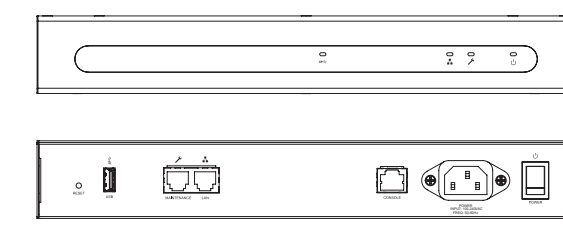

NK1-CP2
Wireless Controller for up to 30 Access Points
305 × 191 × 45 mm
(12.00 × 7.50 × 1.75")

Wireless Accessories