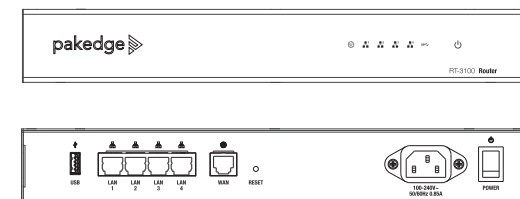

ETHERNET

RT-3100
Pakedge 5-Port Single-WAN Gigabit Router
305 × 193 × 44 mm
(12 × 8 × 1.73")