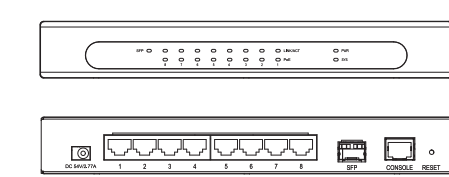

SX-8P
8-Port Managed Switch with 8 PoE or Up to 4 PoE+
9.00 × 5.00 × 1.25" (229 × 127 × 32 mm)