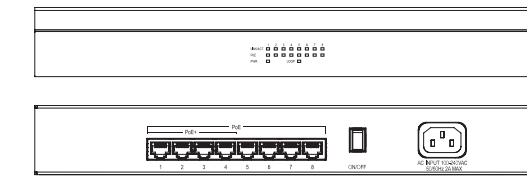

SE-8P
8-Port Unmanaged Switch with 8 PoE or Up to 4 PoE+
142 × 90 × 22 mm
(12.68 × 7.30 × 1.73")