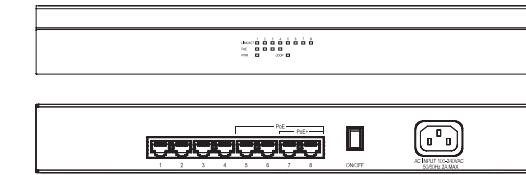

SE-8P4
8-Port Unmanaged Switch with 4 PoE or Up to 2 PoE+
322 × 185 × 44 mm
(12.68 × 7.30 × 1.73")