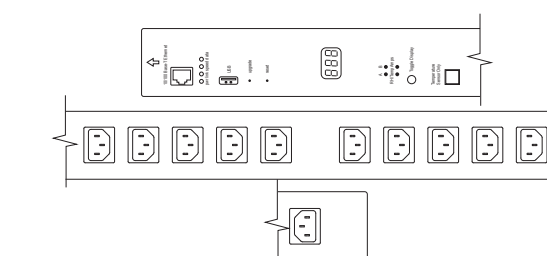

P20E
20-Outlet Intelligent Power Distribution Unit, International
295 × 225 × 47 mm
(11.62 × 8.87 × 1.85")

ACCESSORIES

SECURITY

CAMERAS

Legend

- BakPak included
- BakPak Lite included
- PoE powered
- PoE+ powered
- PoE out
- PoE+ out