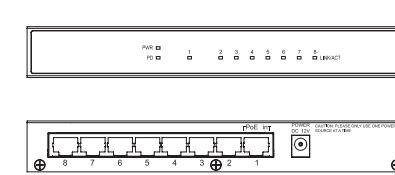

SE-8-EP
8-Port Unmanaged Switch, PoE Powered
193 × 84 × 26 mm
(7.59 × 3.30 × 1.02")