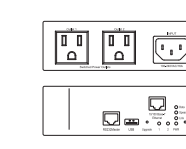

P2
2-Outlet Intelligent Power Distribution Unit
152 × 137 × 64 mm
(6.00 × 5.40 × 2.50")