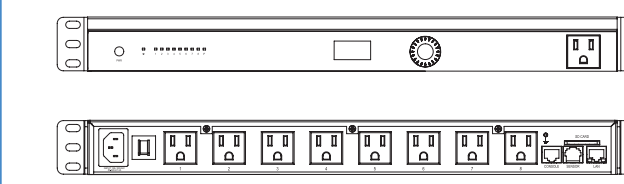

POWER DISTRIBUTION

PDU

PE-09N
PowerPak 9-Outlet Intelligent Power Distribution Unit, Surge Protected
434 × 292 × 45 mm
(17.15 × 11.48 × 1.75")