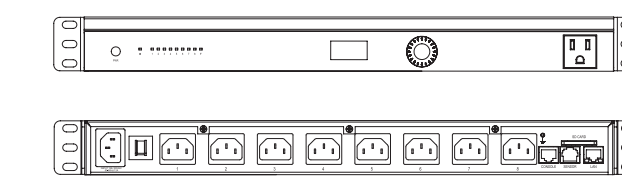

ROUTERS

WIRELESS

WIRELESS

ETHERNET

ON-WALL/ON-CEILING

IN-WALL/IN-CEILING

OUTDOOR

WIRELESS CONTROLLER

Wireless Accessories

POWER DISTRIBUTION

PDU

ACCESSORIES

SECURITY

CAMERAS

Legend

- BakPak included
- BakPak Lite included
- PoE powered
- PoE+ powered
- PoE out
- PoE+ out

SWITCHES

UNMANAGED

MANAGED

LAYER 3

Switch Accessories