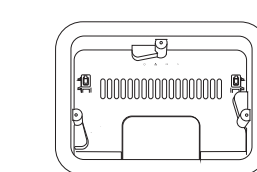

Wireless Accessories

BR-WX-1
In-Ceiling Mounting Bracket for WX-1 Access Point
295 × 225 × 47 mm
(11.62 × 8.87 × 1.85")