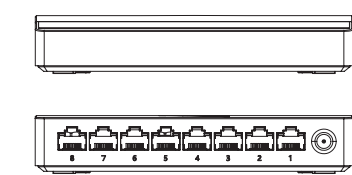

SE-8
8-Port Unmanaged Switch, Desktop
142 × 90 × 22 mm
(5.59 × 3.54 × 0.87")