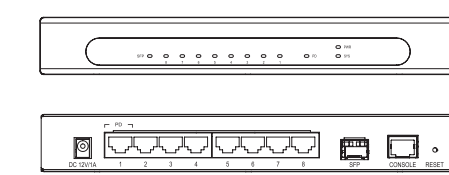

MANAGED

SX-8-EP
8-Port Managed Switch, PoE Powered
9.00 × 5.00 × 1.25" (229 × 127 × 32 mm)