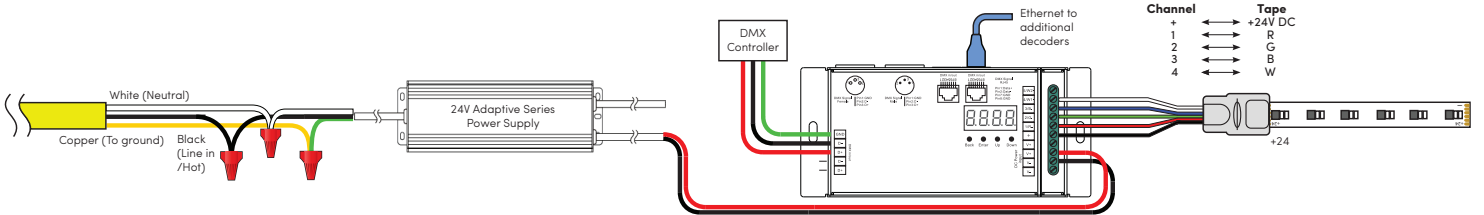

CONTROL4® VIBRANT

24V POWER SUPPLY (200, 300W)

CONTROL4 VIBRANT 24V POWER SUPPLY (200, 300W)

C4-PSO24-200

C4-PSO24-300

The 24V linear lighting power supply provides power for the DMX or Zigbee control module and for the Vibrant Linear Lighting LED tape, which can then be toggled and dimmed with a Control4 dimmer. With its low-profile aluminum enclosure, this power supply is suitable for outdoor integration.

CONTROL4® VIBRANT 24V POWER SUPPLY (200, 300W)

QUICK CONNECTION - WITH A DIMMER

QUICK CONNECTION - WITH DMX DECODER

SPECIFICATIONS

	200W	300W
Model number	C4-PS24-200	C4-PS24-300
Input voltage	100-277V AC (2.3A max)	100-277V AC (3.4A max)
Input frequency	47-63 Hz	47-63 Hz
Output voltage	24V DC	24V DC
Rated current	8.33A	12.5A
Minimum load	20W	30W
Maximum load	200W	300W
Efficiency	>86% (120V) / 88% (277V)	>88% (120V) / 92% (277V)
Dimensions	10.07" (256 mm) L × 3.07" (78 mm) W × 1.85" (47 mm) H	10.86" (276 mm) L × 3.07" (78 mm) W × 1.85" (47 mm) H
Dimming	Phase (ELV/MLV/TRIAC) / 0-10V / 1-10V / 10V PWM / potentiometer	Phase (ELV/MLV/TRIAC) / 0-10V / 1-10V / 10V PWM / potentiometer
Power factor	0.98@120V / 0.95@277V	0.99@120V / 0.95@277V
Operational temperature	-40° C to 60° C (-40° F to 140° F)	-40° C to 60° C (-40° F to 140° F)
Humidity	5% to 95% non-condensing	5% to 95% non-condensing
Storage	-40° C to 60° C (-40° F to 140° F)	-40° C to 60° C (-40° F to 140° F)
Rating	cULus Listed for wet locations	cULus Listed for wet locations