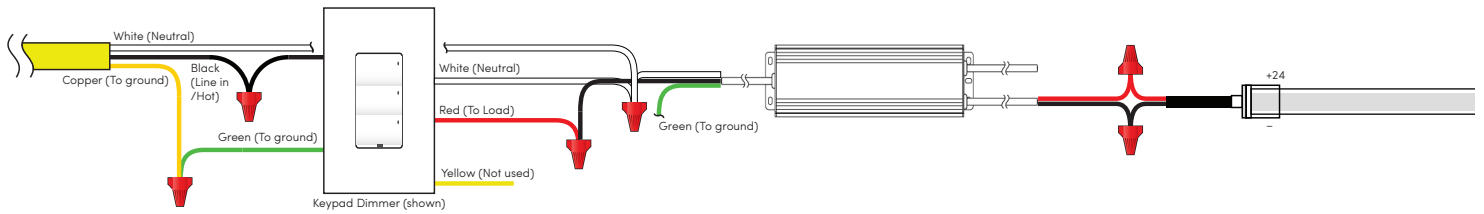

CONTROL4® VIBRANT

24V POWER SUPPLY (200, 300W)

CONTROL4 VIBRANT 24V POWER SUPPLY (200, 300W)

C4-PSO24-200

C4-PSO24-300

The 24V linear lighting power supply provides power for the DMX or Zigbee control module and for the Vibrant Linear Lighting LED tape, which can then be toggled and dimmed with a Control4 dimmer. With its low-profile aluminum enclosure, this power supply is suitable for outdoor integration.

CONTROL4® VIBRANT 24V POWER SUPPLY (200, 300W)

QUICK CONNECTION - WITH A DIMMER

QUICK CONNECTION - WITH DMX DECODER

SPECIFICATIONS

	200W	300W
Model number	C4-PS24-200	C4-PS24-300
Input voltage	100-277V AC (2.3A max)	100-277V AC (3.4A max)
Input frequency	47-63 Hz	47-63 Hz
Output voltage	24V DC	24V DC
Rated current	8.33A	12.5A
Minimum load	20W	30W
Maximum load	200W	300W
Efficiency	>86% (120V) / 88% (277V)	>88% (120V) / 92% (277V)
Dimensions	10.07" (256 mm) L × 3.07" (78 mm) W × 1.85" (47 mm) H	10.86" (276 mm) L × 3.07" (78 mm) W × 1.85" (47 mm) H
Dimming	Phase (ELV/MLV/TRIAC) / 0-10V / 1-10V / 10V PWM / potentiometer	Phase (ELV/MLV/TRIAC) / 0-10V / 1-10V / 10V PWM / potentiometer
Power factor	0.98@120V / 0.95@277V	0.99@120V / 0.95@277V
Operational temperature	-40° C to 60° C (-40° F to 140° F)	-40° C to 60° C (-40° F to 140° F)
Humidity	5% to 95% non-condensing	5% to 95% non-condensing
Storage	-40° C to 60° C (-40° F to 140° F)	-40° C to 60° C (-40° F to 140° F)
Rating	cULus Listed for wet locations	cULus Listed for wet locations