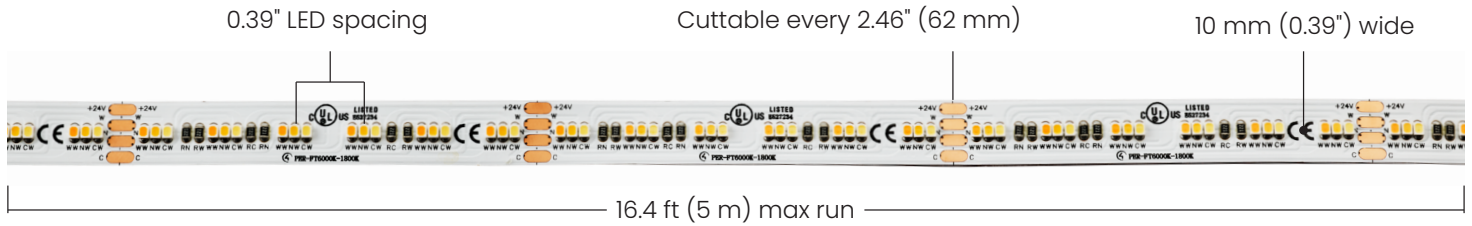

CONTROL4® VIBRANT

PERFORMANCE FULLY TUNABLE LINEAR LIGHT

CONTROL4 VIBRANT PERFORMANCE FULLY TUNABLE LINEAR LIGHT

C4-LP-FT-16

Give your customers the beauty of natural lighting inside their property with Vibrant Fully Tunable White Linear Light. Utilizing a 3-diode design that enables white light color blending from a warm glow of 1800K up to 6000K daylight, this natural solution reduces stress, increases comfort, and creates an enjoyable natural environment for any application and at any time of day.

- Dynamic wide range color tuning capabilities
- Side by side three diode configuration for even color blending
- Color tuning from 1800K up to 6000K CCT
- Lumen output ranging up to 411 Lumens per foot
- Measures 10 mm wide and is cuttable every 2.46" (62 mm) with 16.4 ft max run
- Easy installation featuring 3M VHB adhesive backing
- IP54 rating featuring a nano-coating protective layer
- Control for color change and dimming via DMX/DALI (requires Creative Lighting Gateway) or Zigbee (requires Axxess DCM module)
- cULus Listed for indoor dry/damp locations
- 50,000 hours rated life

CONTROL4® PERFORMANCE FULLY TUNABLE LINEAR LIGHT

QUICK LOOK

QUICK CONNECTION

SPECIFICATIONS

Model number	C4-LP-FT-16
Power requirements	24V DC
Wattage	5.9W / ft (0.3 m)
Lumens	Up to 410 Lm / ft (0.3 m)
Max run	16.4 ft (5 m)
Color temperature	Tunable from 1800K to 6000K
CRI	90+
Beam angle	120°
Tape size	0.39" (10 mm) W × 0.06" (1.65 mm) H
Cutting increment	2.46" (62 mm)
Control method	24V power supply with DMX controller and decoder
Dimming compatibility	TRIAC / ELV (5 - 100%) with DMX controller and decoder
Operational temperature	-20° C to 45° C (4° F to 113° F)
Humidity	5% to 95% non-condensing
Storage	-20° C to 45° C (4° F to 113° F)
IP rating	IP54 suited for indoor dry and damp locations