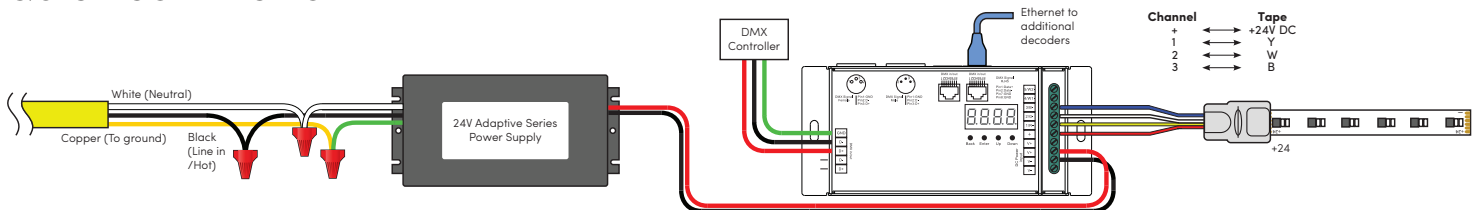

CONTROL4® VIBRANT

PERFORMANCE FULLY TUNABLE LINEAR LIGHT

CONTROL4 VIBRANT PERFORMANCE FULLY TUNABLE LINEAR LIGHT

C4-LP-FT-16

Give your customers the beauty of natural lighting inside their property with Vibrant Fully Tunable White Linear Light. Utilizing a 3-diode design that enables white light color blending from a warm glow of 1800K up to 6000K daylight, this natural solution reduces stress, increases comfort, and creates an enjoyable natural environment for any application and at any time of day.

- Dynamic wide range color tuning capabilities
- Side by side three diode configuration for even color blending
- Color tuning from 1800K up to 6000K CCT
- Lumen output ranging up to 411 Lumens per foot
- Measures 10 mm wide and is cuttable every 2.46" (62 mm) with 16.4 ft max run
- Easy installation featuring 3M VHB adhesive backing
- IP54 rating featuring a nano-coating protective layer
- Control for color change and dimming via DMX/DALI (requires Creative Lighting Gateway) or Zigbee (requires Axxess DCM module)
- cULus Listed for indoor dry/damp locations
- 50,000 hours rated life

CONTROL4® PERFORMANCE FULLY TUNABLE LINEAR LIGHT

QUICK LOOK

QUICK CONNECTION

SPECIFICATIONS

Model number	C4-LP-FT-16
Power requirements	24V DC
Wattage	5.9W / ft (0.3 m)
Lumens	Up to 410 Lm / ft (0.3 m)
Max run	16.4 ft (5 m)
Color temperature	Tunable from 1800K to 6000K
CRI	90+
Beam angle	120°
Tape size	0.39" (10 mm) W × 0.06" (1.65 mm) H
Cutting increment	2.46" (62 mm)
Control method	24V power supply with DMX controller and decoder
Dimming compatibility	TRIAC / ELV (5 - 100%) with DMX controller and decoder
Operational temperature	-20° C to 45° C (4° F to 113° F)
Humidity	5% to 95% non-condensing
Storage	-20° C to 45° C (4° F to 113° F)
IP rating	IP54 suited for indoor dry and damp locations