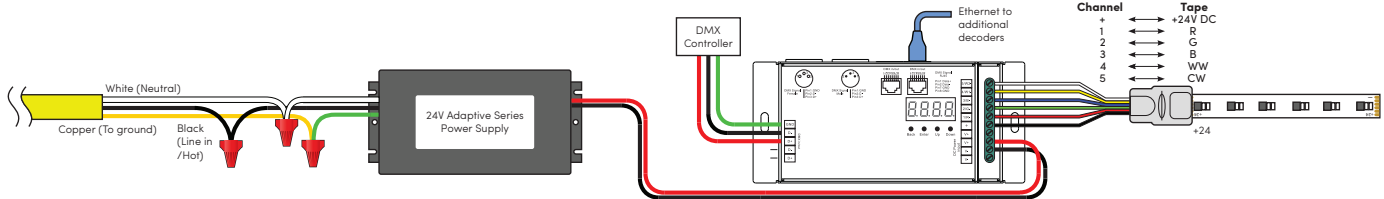

- Dynamic RGB+Tunable CCT color mixing capabilities
- Create millions of color combinations for impactful installations
- Features 3-in-1 RGB LEDs with alternating 2700K & 6000K LEDs
- Lumen output ranging up to 410 Lumens per foot
- Measures 12 mm wide and is cuttable every 3.94" (100 mm) with 13.1ft max run
- Easy installation featuring 3M VHB adhesive backing
- IP54 rating featuring a nano-coating protective layer
- Control for color change and dimming via DMX/DALI (requires Creative Lighting Gateway) or Zigbee (requires Axxess DCM module)
- cULus Listed for indoor dry/damp locations
- 50,000 hours rated life

CONTROL4® VIBRANT PERFORMANCE RGBTW LINEAR LIGHT

QUICK LOOK

Alternating RGB and tunable white LEDs

12 mm (0.46") wide

Cuttable every 3.94" (100 mm)

13.1 ft (4 m) max run

QUICK CONNECTION

SPECIFICATIONS

Model number	C4-LP-RGBTW-13 C4-LP-RGBTW-98
Power requirements	24V DC This device requires a neutral connection
Wattage	7W / ft (0.3 m)
Lumens	Up to 410Lm / ft (0.3 m)
Max run	13 ft (4 m)
Color temperature	RGB + 2700-6000K
CRI	90+
Beam angle	120 °
Tape size	0.46" (12 mm) W × 0.06" (1.65 mm) H
Cutting increment	3.94" (100 mm)
Control method	24V Power Supply with DMX Receiver
Dimming compatibility	DMX controlled dimming
Operational temperature	0° C to 40° C (32° F to 104° F)
Humidity	5% to 95% non-condensing
Storage	-20° C to 60° C (-4° F to 140° F)
IP rating	IP54 suited for indoor dry and damp locations