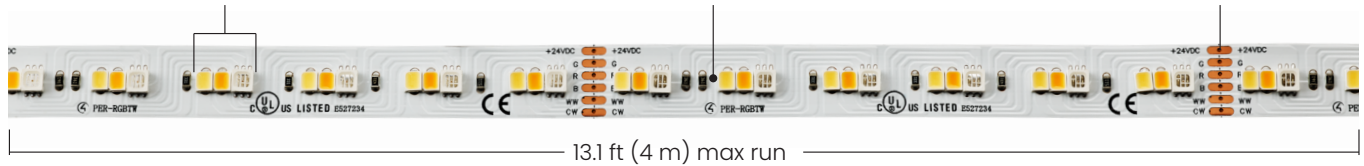

CONTROL4® VIBRANT

PERFORMANCE RGBTW LINEAR LIGHT

CONTROL4 VIBRANT PERFORMANCE RGBTW LINEAR LIGHT

C4-LP-RGBTW-13

C4-LP-RGBTW-98

Provide intense color saturation, transition effects, and fade-to-white lighting effects with RGB + Tunable CCT linear lighting - the ultimate color-changing solution. With a virtually unlimited RGB palette of color combinations, this tape light adjusts true white light ranging from 1800K up to 6000K for the ideal lighting effect (Note: when used with Creative or Axxess Lighting products).

- Dynamic RGB+Tunable CCT color mixing capabilities
- Create millions of color combinations for impactful installations
- Features 3-in-1 RGB LEDs with alternating 2700K & 6000K LEDs
- Lumen output ranging up to 410 Lumens per foot
- Measures 12 mm wide and is cuttable every 3.94" (100 mm) with 13.1ft max run
- Easy installation featuring 3M VHB adhesive backing
- IP54 rating featuring a nano-coating protective layer
- Control for color change and dimming via DMX/DALI (requires Creative Lighting Gateway) or Zigbee (requires Axxess DCM module)
- cULus Listed for indoor dry/damp locations
- 50,000 hours rated life

CONTROL4® VIBRANT PERFORMANCE RGBTW LINEAR LIGHT

QUICK LOOK

Alternating RGB and tunable white LEDs

12 mm (0.46") wide

Cuttable every 3.94" (100 mm)

13.1 ft (4 m) max run

QUICK CONNECTION

SPECIFICATIONS

Model number	C4-LP-RGBTW-13 C4-LP-RGBTW-98
Power requirements	24V DC This device requires a neutral connection
Wattage	7W / ft (0.3 m)
Lumens	Up to 410Lm / ft (0.3 m)
Max run	13 ft (4 m)
Color temperature	RGB + 2700-6000K
CRI	90+
Beam angle	120 °
Tape size	0.46" (12 mm) W × 0.06" (1.65 mm) H
Cutting increment	3.94" (100 mm)
Control method	24V Power Supply with DMX Receiver
Dimming compatibility	DMX controlled dimming
Operational temperature	0° C to 40° C (32° F to 104° F)
Humidity	5% to 95% non-condensing
Storage	-20° C to 60° C (-4° F to 140° F)
IP rating	IP54 suited for indoor dry and damp locations